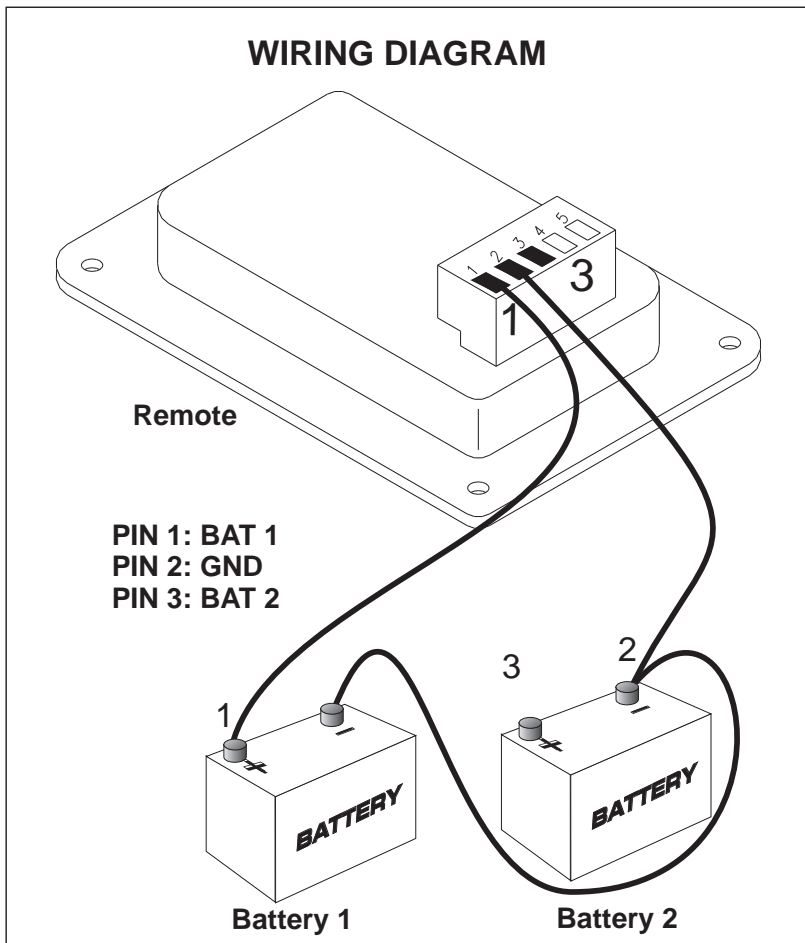

AUTO CHARGE DUAL STATUS CENTER

12 VOLT DUAL UNIVERSAL BATTERY STATUS INDICATOR

MODEL # 091-189-2-12-3.5D

The AUTO CHARGE PRECISION STATUS CENTER is a universal indicator for vehicles with dual battery systems. The unit indicates battery voltage and displays the condition of the batteries via LED's: HI VOLTAGE, FULLY CHARGED, CHARGING and LOW VOLTAGE.

In addition to the LED status indicators, a 3 ½-digit indicator displays each battery's voltage with an accuracy of 30 millivolts.

The unit is designed to be mounted on the outside of a vehicle so as to readily indicate the battery condition. The indicator fits the Kussmaul standard indicator panel cut outs, and comes with a 3-year warranty.

CAUTION: Battery polarity critical reversal of polarity may cause damage to indicator