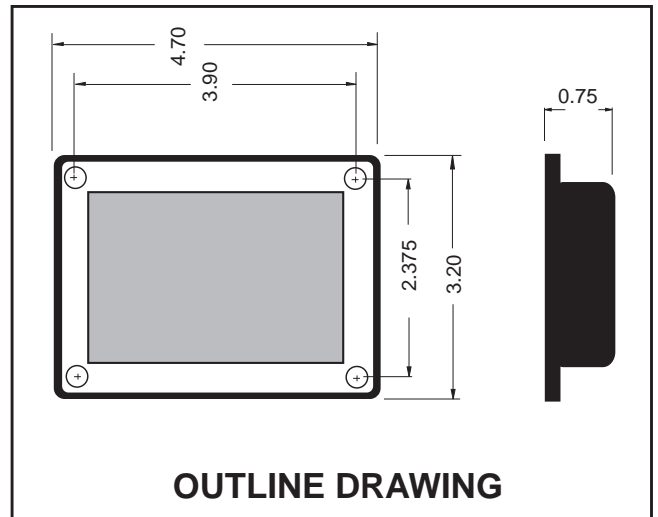

AUTO CHARGE DUAL STATUS CENTER

12 VOLT DUAL UNIVERSAL BATTERY STATUS INDICATOR

MODEL # 091-189-2-12-3.5D

The AUTO CHARGE PRECISION STATUS CENTER is a universal indicator for vehicles with dual battery systems. The unit indicates battery voltage and displays the condition of the batteries via LED's: HI VOLTAGE, FULLY CHARGED, CHARGING and LOW VOLTAGE.

In addition to the LED status indicators, a 3 ½-digit indicator displays each battery's voltage with an accuracy of 30 millivolts.

The unit is designed to be mounted on the outside of a vehicle so as to readily indicate the battery condition. The indicator fits the Kussmaul standard indicator panel cut outs, and comes with a 3-year warranty.