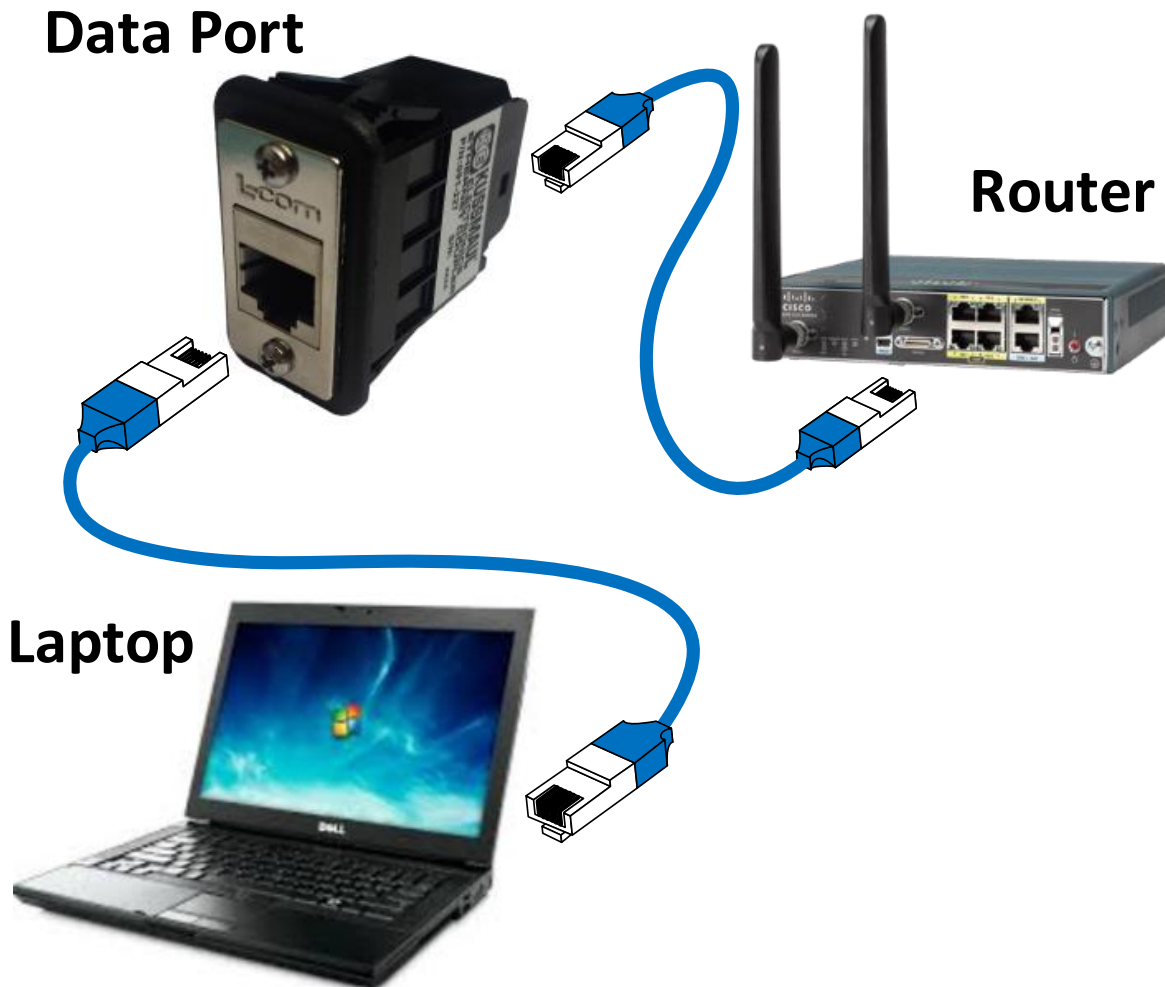

INSTRUCTION MANUAL

KUSSMAUL DATA PORT

PROVIDES ACCESS TO ROUTER
FITS INTO A STANDARD PANEL CUT-OUT (1.45" x 0.83")

MODEL # 091-227

- EIA/TIA 568A/B compliant ensuring compatibility and reliability
- Category 3, 5E, 6, & 6a performance ratings for high-speed data communication
- RJ45 connectors & straight through wiring for network system compatibility
- Fully stamped shielding offers isolation from EMI/RFI